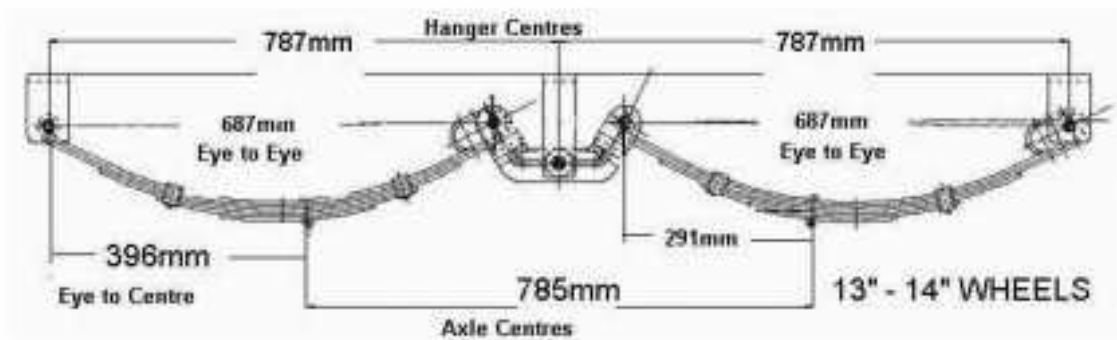

"Think Trailer Parts - Think Swiftco"

Kit Includes:

- 4 x 5 Leaf Roller Springs (60mm Wide x 6.5mm Thick Leaves)
- 4 x Solid Solid Steel Bushers to Suit 5/8"Bolts
- 2 x Front Hangers 60mm Wide x 8mm Thic
- 2 x Fron Hangers 60mm Wide x 8mm Thick
- 2 x Centre Hangers 50mm Wide x 8mm Thick
- 2 x Centre Rocker Arms
- 4 x 5/8" Greasable Bolts With Grease Nipples and Nyloc Nuts
- 4 x 5/8"Non-Greasable Bolts With Nyloc Nuts
- 2 x 3/4"Greasable Bolts With Grease Nipples, Nyloc Nuts & Split Pins

2000Kg Rated 5 Leaf Eye to Eye Dual Axle Suspension Kit