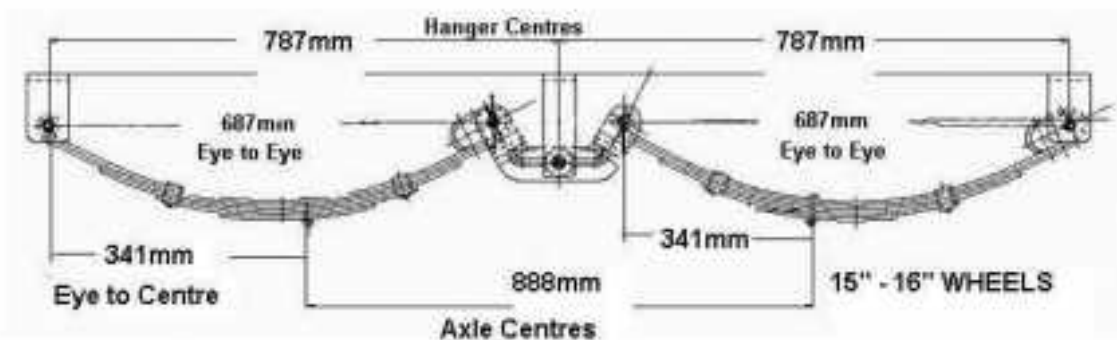

"Think Trailer Parts - Think Swiftco"

Kit Includes:

- 4 x 5 Leaf Roller Springs (60mm Wide x 6.5mm Thick Leaves)
- 4 x Solid Solid Steel Bushers to Suit 5/8"Bolts
- 2 x Front Hangers 60mm Wide x 8mm Thic
- 2 x Fron Hangers 60mm Wide x 8mm Thick
- 2 x Centre Hangers 50mm Wide x 8mm Thick
- 2 x Centre Rocker Arms
- 4 x 5/8" Greasable Bolts With Grease Nipples and Nyloc Nuts
- 4 x 5/8"Non-Greasable Bolts With Nyloc Nuts
- 2 x 3/4"Greasable Bolts With Grease Nipples, Nyloc Nuts & Split Pins

2000Kg Rated 5 Leaf Eye to Eye Dual Axle Suspension Kit