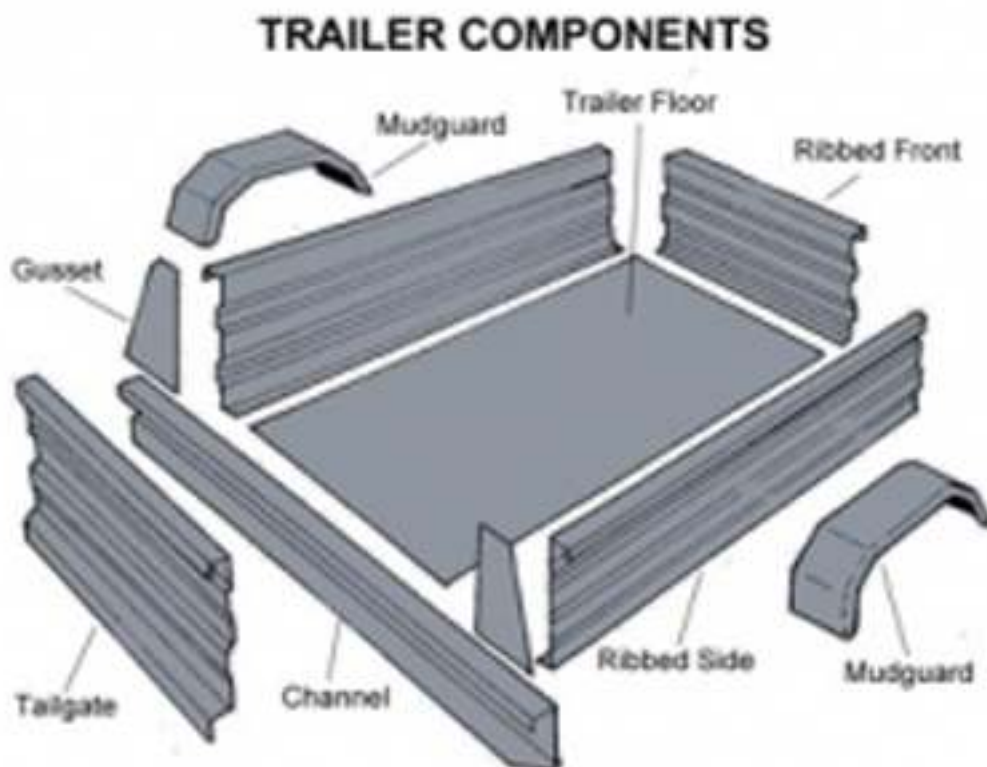

8 x 4 x 520mm Ribbed Box Trailer Body Kit

BODY KIT INCLUDES:

- 1 x Head Board
- 1 x Tail Gate
- 2 x Sides
- 1 x Light Channel
- 2 x Light Gussets
- 2 x Light Protectors
- 2 x Single Guards
- "FLOOR NOT INCLUDED" USE PLY

MATERIAL:

All 1.6mm Zincanneal

8 x 4 Box Trailer Body Kit 520mm High ZINC PANELS